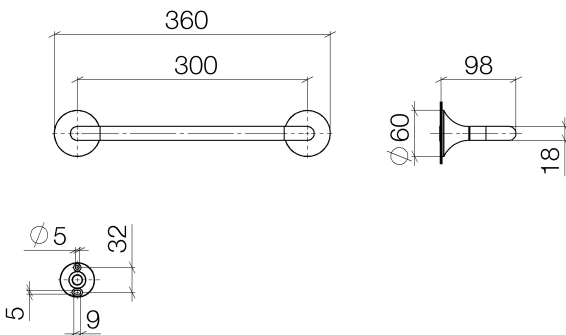

Bathtub - VAIA

Towel bar - polished chrome

Article number: 83 030 809-00

- Center to center 11-3/4"
- Width 14-1/8"
- Height 2-3/8"
- Flange diameter 2-3/8"
- 3-7/8" Projection

polished chrome

## Dimensional drawing

All dimensions in mm / inch = mm x 0,0394

Bathtub - VAIA

Towel bar - polished chrome

Article number: 83 030 809-00

Bathtub - VAIA  
Towel bar - polished chrome  
Article number: 83 030 809-00