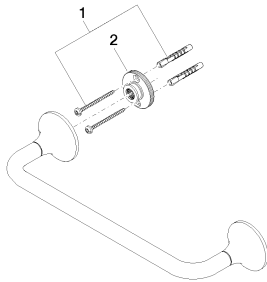

Bathtub - VAIA

Towel bar - polished chrome

Article number: 83 030 809-00

- Center to center 11-3/4"
- Width 14-1/8"
- Height 2-3/8"
- Flange diameter 2-3/8"
- 3-7/8" Projection

polished chrome

## Dimensional drawing

All dimensions in mm / inch = mm x 0,0394

Bathtub - VAIA

Towel bar - polished chrome

Article number: 83 030 809-00

Bathtub - VAIA  
Towel bar - polished chrome  
Article number: 83 030 809-00

### Spare parts list

Number	Item Number	Designation	Number of units
--------	-------------	-------------	-----------------